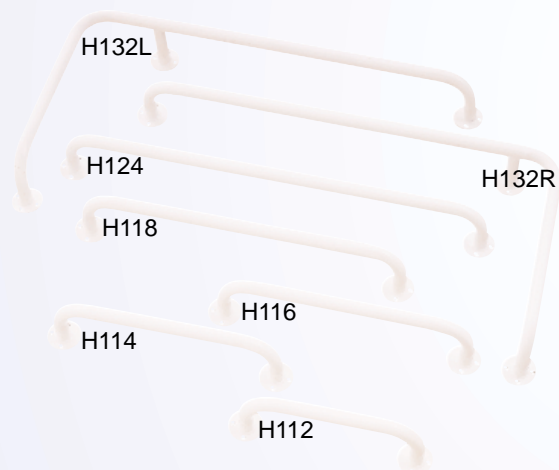

Economy Grab Bars™ H112 - H132

- Polyester coated steel construction
- Soft plastic bushings ensure tight mounting

SPECIFICATIONS

Model No.	Dimension	Weight
H112	12" x 4.75"	1 lb.
H116	16" x 4.75"	1.125 lbs.
H118	18" x 4.75"	1.25 lbs.
H124	24" x 4.75"	1.5 lbs.
H132	32" x 4.75"	1.875 lbs.
H132L	32" x 4.5" (width = 16")	2.375 lbs.
H132R	32" x 4.5" (width = 16")	2.375 lbs.

Packaging: 2/box, 6 boxes/case