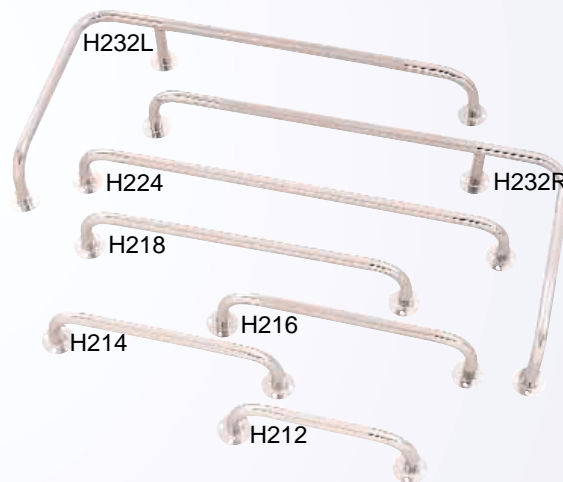

### Bathtub Safety Rails H100-H300

- Durable Chrome plated steel construction
- Attractive dove white on polyester coated H100
- Soft plastic bushing ensure tight mounting

### Economy Grab Bars™ H112 - H132

- Polyester coated steel construction
- Soft plastic bushings ensure tight mounting

### SPECIFICATIONS

Model No.	Dimension	Weight
H112	12" x 4.75"	1 lb.
H116	16" x 4.75"	1.125 lbs.
H118	18" x 4.75"	1.25 lbs.
H124	24" x 4.75"	1.5 lbs.
H132	32" x 4.75"	1.875 lbs.
H132L	32" x 4.5" (width = 16")	2.375 lbs.
H132R	32" x 4.5" (width = 16")	2.375 lbs.

### Deluxe Grab Bars™ H212 - H232

- Chrome plated steel construction
- Knurled surface for safer grip
- Soft plastic bushing ensure tight mounting

Model No.	Dimension	Weight
H212	12" x 4.75"	1 lb.
H216	16" x 4.75"	1.125 lbs.
H218	18" x 4.75"	1.25 lbs.
H224	24" x 4.75"	1.5 lbs.
H232	32" x 4.75"	1.875 lbs.
H232L	32" x 4.5" (width = 16")	2.375 lbs.
H232R	32" x 4.5" (width = 16")	2.375 lbs.