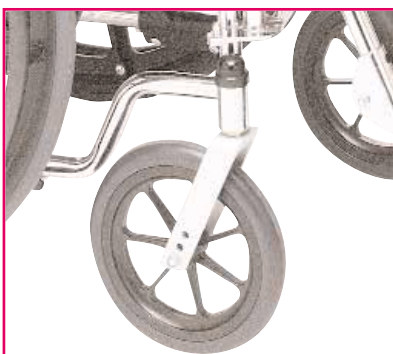

### SPECIFICATIONS

MODEL	SEAT			BACK	FRONT RIGGINGS	OVERALL					WEIGHT (w/o Front Riggings)
											
677N	16"	20"	16"	16 3/4"	16"- 21"	22 1/2"	36"	41"	31"	11 1/2"	33 lbs.
677NE	16"	20"	16"	16 3/4"	16"- 21"	22 1/2"	36"	43"	31"	11 1/2"	33 lbs.
677	18"	20"	16"	16 3/4"	16"- 21"	24 1/2"	36"	41"	31"	11 1/2"	34 lbs.
677E	18"	20"	16"	16 3/4"	16"- 21"	24 1/2"	36"	43"	31"	11 1/2"	34 lbs.
677W	20"	20"	16"	16 3/4"	16"- 21"	26 1/2"	36"	41"	31"	11 1/2"	35 lbs.
677WE	20"	20"	16"	16 3/4"	16"- 21"	26 1/2"	36"	43"	31"	11 1/2"	35 lbs.

E ELEVATING LEGRESTS

N NARROW ADULT 16" SEAT WIDTH

Luxury textured composite handrims eliminates uncomfortable cold metal feel in winter time

High performance aluminum fork with precision high race caster bearing.