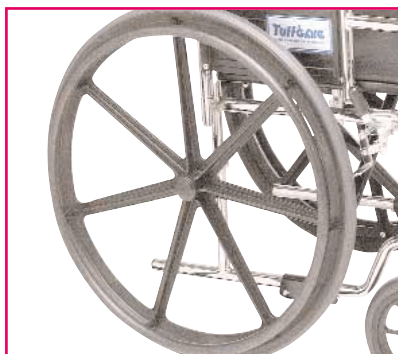

### OPTIONAL ACCESSORIES

- \* Anti-theft bar
- \* Wheelchair tray
- \* Amputee adapter
- \* Headrest extension
- \* Wheel lock extension tubes
- \* One arm drive
- \* Anti-theft lock for front riggings
- \* Pneumatic tires
- \* I.V. rod attachment
- \* Anti-tipping device
- \* Anti-folding device
- \* Seat belt
- \* Projection handrim
- \* Leg straps
- \* Oxygen tank holder
- \* Pneumatic tires with airless inserts

E ELEVATING LEGRESTS

N NARROW ADULT 16" SEAT WIDTH

Luxury textured composite handrims eliminates uncomfortable cold metal feel in winter time

High performance aluminum fork with precision high race caster bearing.