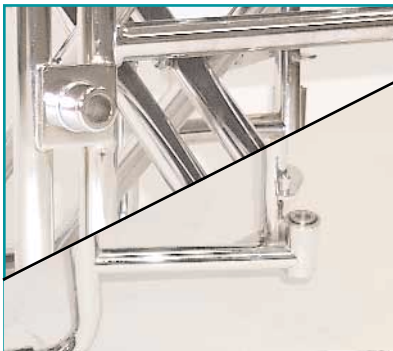

OPTIONAL ACCESSORIES

- Anti-theft bar
- Anti-tipping device
- Headrest extension
- Wheel lock extension tubes
- Leg straps
- Oxygen tank holder
- I.V. rod attachment
- Anti-folding device
- Seat belt
- Projection handrim
- Anti-theft lock for front riggings
- Pneumatic tires

SPECIFICATIONS

MODEL	SEAT			BACK	FRONT RIGGINGS	OVERALL					WEIGHT (w/o Front Riggings)		
397	22"	20"	20"	17 1/2"	16"- 21"	30"	36"	44"	34"	12"	55 lbs.		
397E	22"	20"	20"	17 1/2"	16"- 21"	30"	36"	46"	34"	12"	55 lbs.		
397X	24"	20"	20"	17 1/2"	16"- 21"	32"	36"	44"	34"	12"	57 lbs.		
397XE	24"	20"	20"	17 1/2"	16"- 21"	32"	36"	46"	34"	12"	57 lbs.		
397Y	26"	20"	20"	17 1/2"	16"- 21"	34"	36"	44"	34"	12"	59 lbs.		
397YE	26"	20"	20"	17 1/2"	16"- 21"	34"	36"	46"	34"	12"	59 lbs.		
397Z	28"	20"	20"	17 1/2"	16"- 21"	36"	36"	44"	34"	12"	61 lbs.		
397ZE	28"	20"	20"	17 1/2"	16"- 21"	36"	36"	46"	34"	12"	61 lbs.		
397L	30"	20"	20"	17 1/2"	16"- 21"	38"	36"	44"	34"	13"	63 lbs.		
397LE	30"	20"	20"	17 1/2"	16"- 21"	38"	36"	46"	34"	13"	63 lbs.		

E ELEVATING LEGRESTS   X SR. EXTRA WIDE 24" SEAT WIDTH   Y SUPER EXTRA 26" SEAT WIDTH
Z SR. SUPER EXTRA WIDE   L MIGHTY EXTRA WIDE

Reinforcement weld on all key locations.